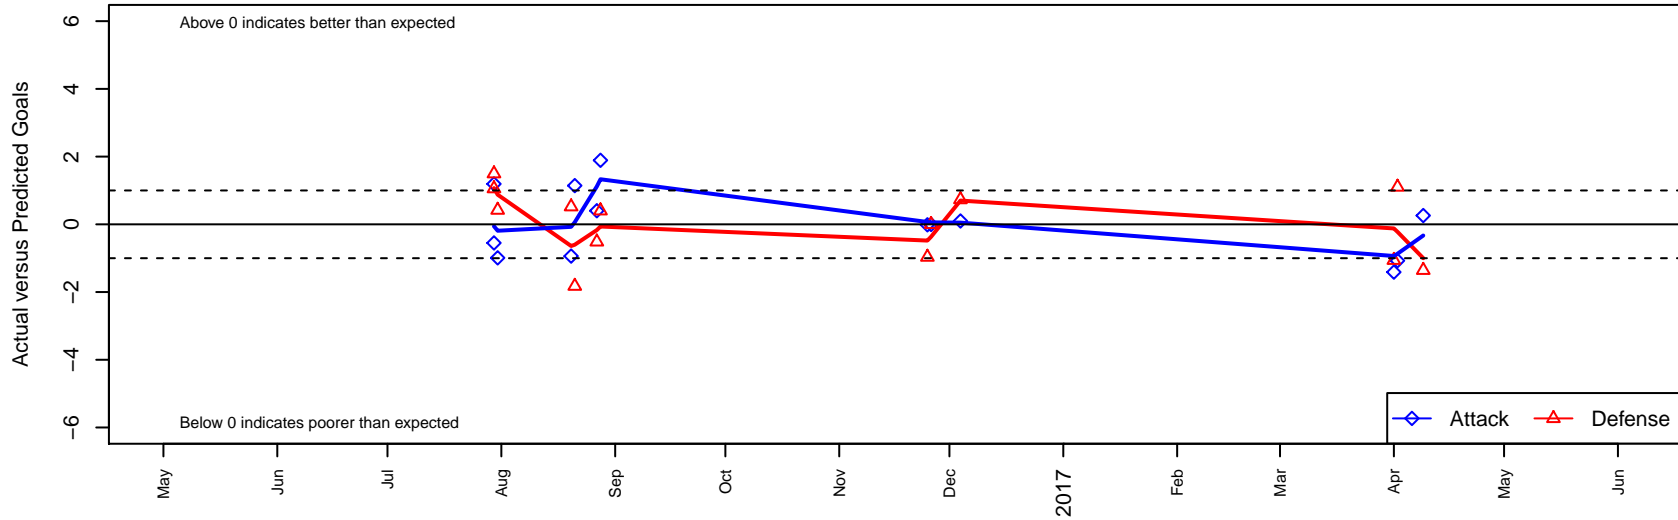

Albion SC Academy B02

Albion SC
 , CAS
 B02 total strength=1659
 attack=21.56 defense=17.81
 notes= Garton 2016

alt names used:
 ALBION SC B02 ACADEMY – GARTON (CAS)
 Albion SC B02 Academy – Garton
 ALBION SC B02 ACADEMY – GARTON (CAS)

Venues played:
 2016 Surf Cup Super Black U15
 2016 FWRL CAS B02
 2016 Surf College Showcase Super Black U15

Albion SC Academy B02
 Dots are actual minus expected GF (blue circles) and GA (red triangles).
 Blue line is smoothed change in attack strength. Red is smoothed change in defense strength.

**attack and defense variance (black dot)
relative to other teams
and top 10 in region**

**attack and defense rating
relative to others at age
and all opponents in last 13 months**

**attack and defense rating
relative to others at age
and all opponents in last 13 months**

Performance relative to 13 month average

Performance relative to 13 month average

Distribution of opponents
 Red = Lose zone, Blue = Win zone, Green = Even
 Black line separates win/lose zones

lot. A=Neither has attack advantage, B=Opponent has both attack and defense advantage, C=Opponent has both attack and defense disadvantage, D=Both have